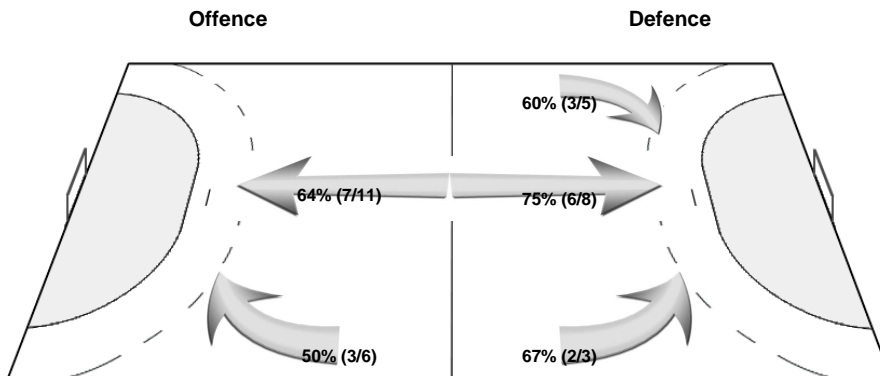

Shot Distribution Fast Breaks