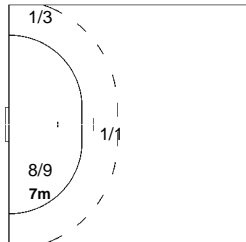

11 GISLASON Ymir Orn

13 GUDMUNDSSON Olafur Andres

3/6		0/1
3/5		2/2
5/5		1/1

1-Missed 3-Post 1-Blocked
2/3 Fast Breaks 4/4 Breakthroughs

14 MAGNUSSON Omar Ingi

1/1		
1/1		1/1

2-Missed
1/1 Breakthroughs

17 GUNNARSSON Arnor Thor