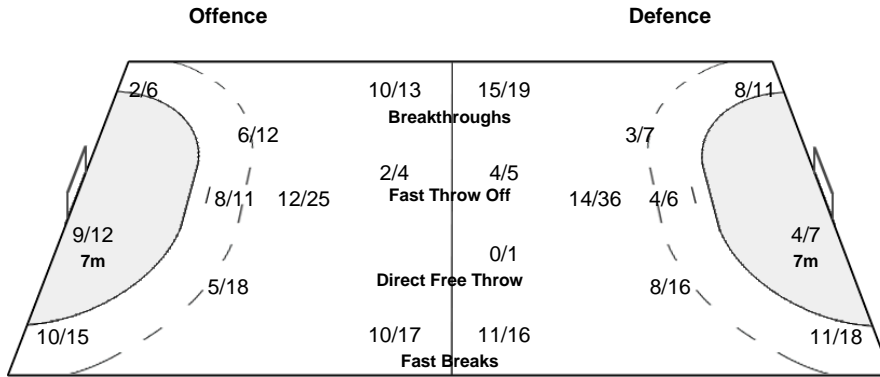

Attacks

Team	All		Player Majority		Player Minority		Position Attacks		FB		Ind. FB		Team FB		TO	TO %
	G/Att.	%	G/Att.	%	G/Att.	%	G/Att.	%	G/Att.	%	G/Att.	%	G/Att.	%		
ISL	74/150	49	5/14	36	3/7	43	62/130	48	10/16	63	6/9	67	4/7	57	32	21

Cumulative Statistics

ISL - Iceland
After 3 matches

OverView of Shot Distribution

Team
Goals / Shots

10/15	4/6	5/9
8/16	2/3	7/14
15/17	4/5	19/21

10-Missed 11-Post 6-Blocked

Goalkeepers
Saves / Shots

3/15	1/2	3/6
9/16	3/3	7/13
4/30	2/5	4/28